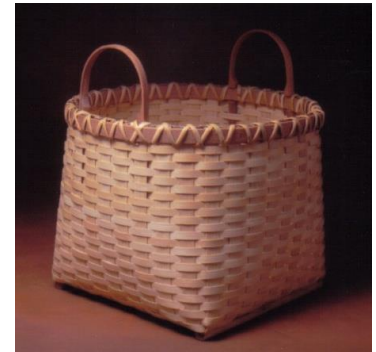

## GROUP 1 BASKETS

**#1 Garden Basket or Double  
Pie Basket**

10" wide x 20" long x 5" high  
**\$148.00**

**#2 Pack Basket (Medium)**

7" x 14" x 18"

**\$153.00**

**\*Large Option Available for**

**\$166.00\***

9" x 16" x 21"

**#3 Woolgathering Basket**

12" x 12" x 12"

**\$148.00**

**#4 Laundry Basket**

11" x 18" x 5"

**\$148.00**

**#5 Herb Basket**

7" x 21" x 5"

**\$148.00**

**#6 Stair Basket**

7" Wide on each section. 8" Long on tall side and 7" Long on short side. Height is 15" tall on one side and 8" tall on small side.

**\$148.00**

*(Not Pictured)*